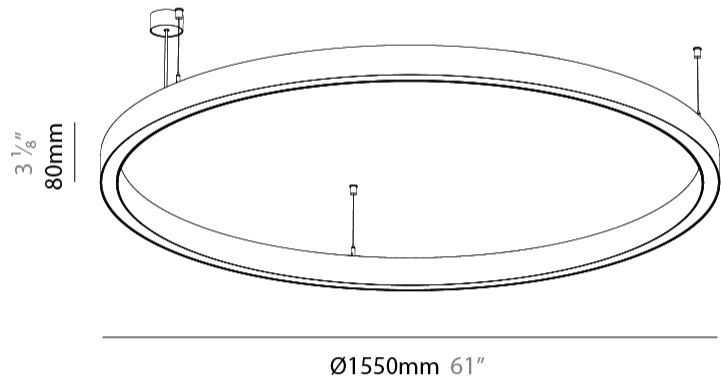

1. To build a product code in our configurator select the specify button on the base model # product page
2. To build a manual product code on this datasheet choose from the options listed below in blue font and add the suffix to the base model #

GENERAL

Series: Glorious
Subseries: Glorious 45
Partner: Prolicht
Division: Architectural
Installation: Suspension
Product Type: Pendant
Mounting Location: Ceiling
Light Distribution: Direct

PHYSICAL

Shape: Round
Diameter (mm): 1190
Diameter (in): 46 7/8
Height (mm): 76
Height (in): 3
Weight (kg): 9.5
Diffuser: PMMA - Opal / Microprism / Clear Microprism
Fixture Finish: SSR / BKV / CWI / CRY / HAB / UFT / ITA / RUA / FTG / MYG / LOD / PUS / FRO / FUP / KIA / POP / BLS / SPG / MEY / GOH / CHC / COM / ABZ / JAG / OBR / MOS / ROR
Fixture Material: PMMA / Aluminum
Cable Details: 2000mm/78 3/4" or 6000mm/236 1/4" Cable Transparent

ELECTRICAL

Lamp Type: LED
Input Wattage (W): 50.2
Total Output Wattage (W): 45.4
Dimming: Non-Dimmable
Driver Included: Yes
Driver Location: Integrated
Driver Type: Constant Current - Universal
Driver Class: Class 2
Input Voltage (V): 120 - 277

LED

Color Temperature (°K): 2700 / 3000 / 3500 / 4000
Max. Delivered Lumen (lm): Max 6036
Nominal Lumen (lm): Max 8492
CRI: >90 CRI
Lamp Life (hrs): 50000

OPTICAL

Adjustability: Fixed

RATINGS AND CERTIFICATIONS

Certified By: Certified for North American Standards
IP rating: IP40